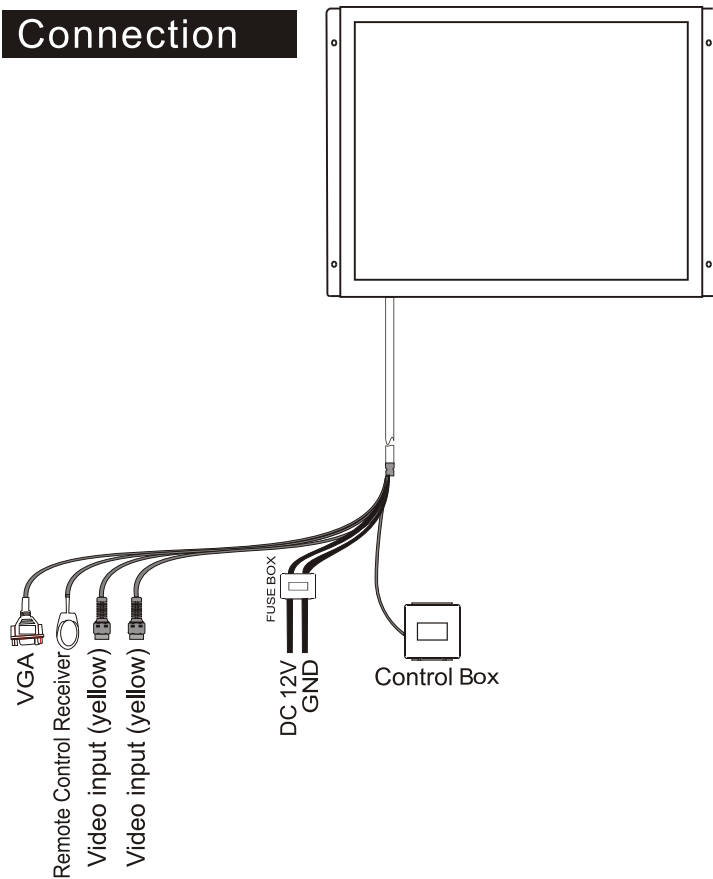

USER'S MANUAL

15" TFT LCD RAW PANEL UNIVERSAL MOUNT

***T*VIEW[®]**
Mobile Entertainment Solutions
TRP1577

Please read this Manual thoroughly before using this product and keep it well for future reference.

Connection

Remote Control Function Description

1. Power Switch
2. Video Selection
3. Analog “-”
4. Menu
5. Analog “+”
6. Mode Selection

Specifications

- 15" TFT LCD Raw Panel Universal Mount
- PAL/NTSC Auto Color System
- 4:3 Screen Aspect Ratio
- 1024 x 768 High Resolution
- 400:1 Contrast Ratio
- Wireless Remote Control
- Special Function Control Box
- Brightness: 260cd/m²
- Video Input: RCA, & VGA
- Power Supply: DC 12V
- Dimensions: (Screen) 13.77" W x 10.23" H x 1.02" D
(Control Box) 1.58"W x 1.58"H x 1.07"D
- Weight: 1.6kg