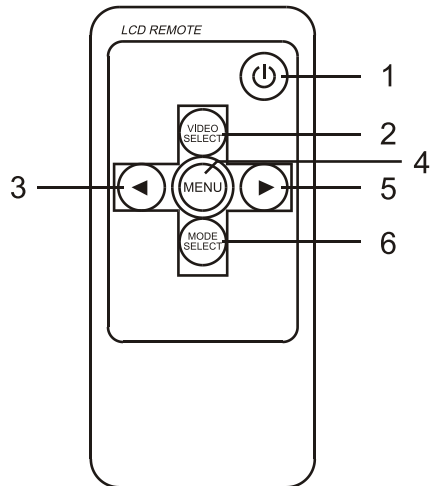

USER'S MANUAL

15" TFT LCD RAW PANEL UNIVERSAL MOUNT

***T*VIEW[®]**
Mobile Entertainment Solutions
TRP1577

Please read this Manual thoroughly before using this product and keep it well for future reference.

Connection

Remote Control Function Description

1. Power Switch
2. Video Selection
3. Analog “-”
4. Menu
5. Analog “+”
6. Mode Selection

Specifications

- 15" TFT LCD Raw Panel Universal Mount
- PAL/NTSC Auto Color System
- 4:3 Screen Aspect Ratio
- 1024 x 768 High Resolution
- 400:1 Contrast Ratio
- Wireless Remote Control
- Special Function Control Box
- Brightness: 260cd/m²
- Video Input: RCA, & VGA
- Power Supply: DC 12V
- Dimensions: (Screen) 13.77" W x 10.23" H x 1.02" D
(Control Box) 1.58"W x 1.58"H x 1.07"D
- Weight: 1.6kg